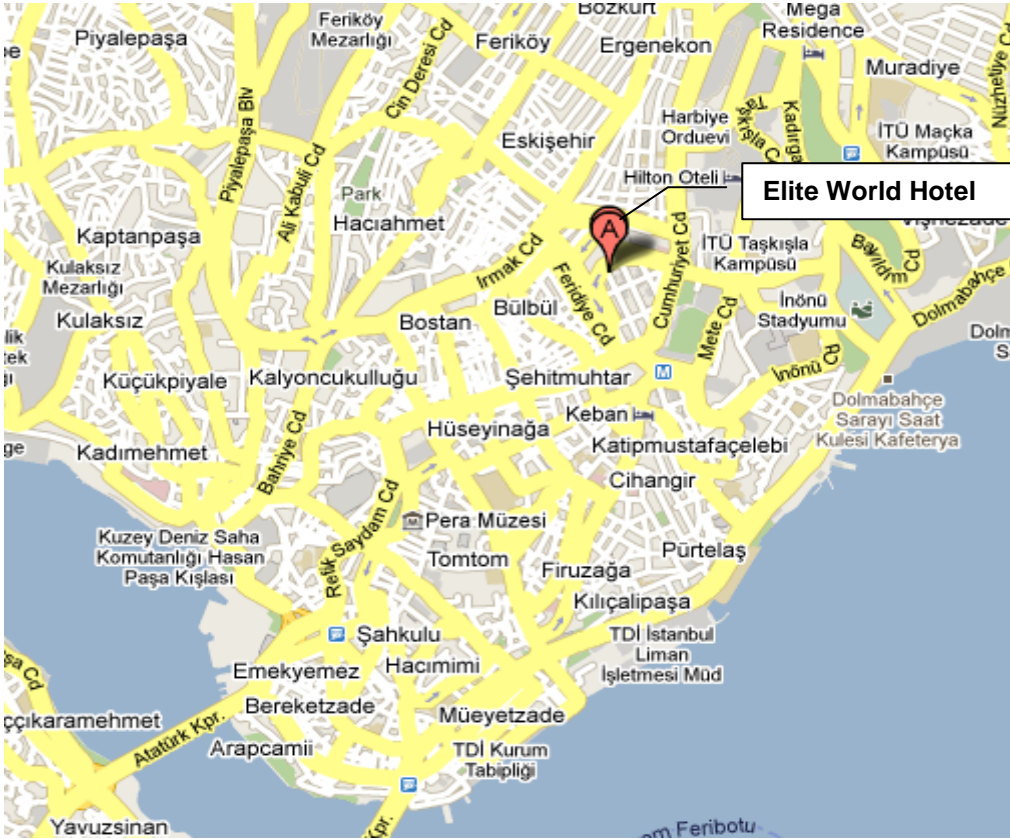

CONFERENCE HOTEL

8th European Machine Vision Business Conference Istanbul
April 15th - 17th, 2010

Conference venue:

Elite World Hotel, Sehitmuhtar Cad.No:42 34437 Taksim – Istanbul / Turkey

Conference venue + Hotel

The Elite World Hotel, Istanbul is close to Taksim Square (European Side) and the popular Istikal Caddesi with shops, restaurants and the famous 19th century historic tram.

Elite World Hotel is a new 5-star hotel with all amenities.

Arrival by airplane:

Ataturk Airport (European Side):

The hotel is located 15 km away from the airport. You can reach the hotel by taxi.

Istanbul-Sabiha Gökçen Airport:

The hotel is located 40 km away from the airport. You can reach the hotel by taxi.